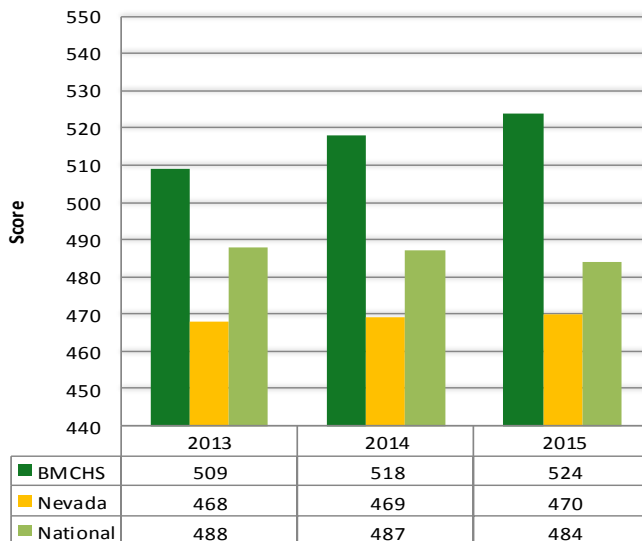

Test Data

SATs and ACTs

BISHOP MANOGUE CATHOLIC HIGH SCHOOL

SAT DATA

SAT Critical Reading

SAT Mathematics

SAT Writing

SAT Composite

ACT DATA

ACT Composite

BMCHS 5 Year Trend

ACT Mathematics

BMCHS 5 Year Trend

ACT English

BMCHS 5 Year Trend

ACT Reading