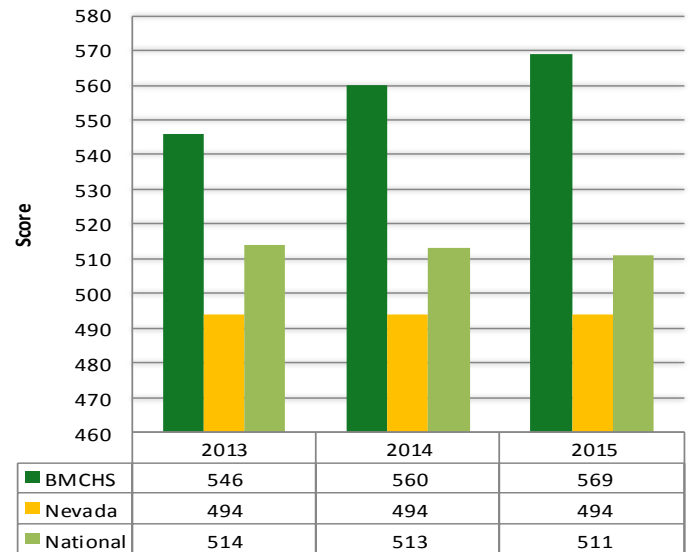

Test Data

SATs and ACTs

BISHOP MANOGUE CATHOLIC HIGH SCHOOL

SAT DATA

SAT Critical Reading

SAT Mathematics

SAT Writing

SAT Composite

ACT DATA

ACT Composite

BMCHS 5 Year Trend

ACT Mathematics

BMCHS 5 Year Trend

ACT English

BMCHS 5 Year Trend

ACT Reading