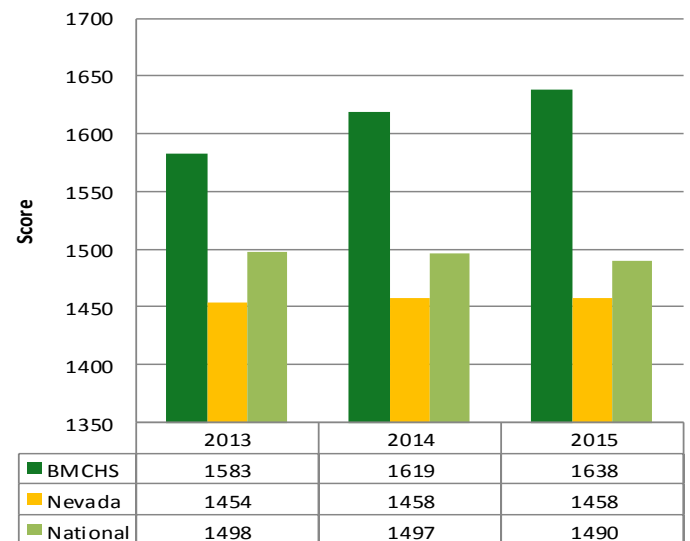

Test Data

SATs and ACTs

BISHOP MANOGUE CATHOLIC HIGH SCHOOL

SAT DATA

SAT Critical Reading

SAT Mathematics

SAT Writing

SAT Composite

ACT DATA

ACT Composite

BMCHS 5 Year Trend

ACT Mathematics

BMCHS 5 Year Trend

ACT English

BMCHS 5 Year Trend

ACT Reading