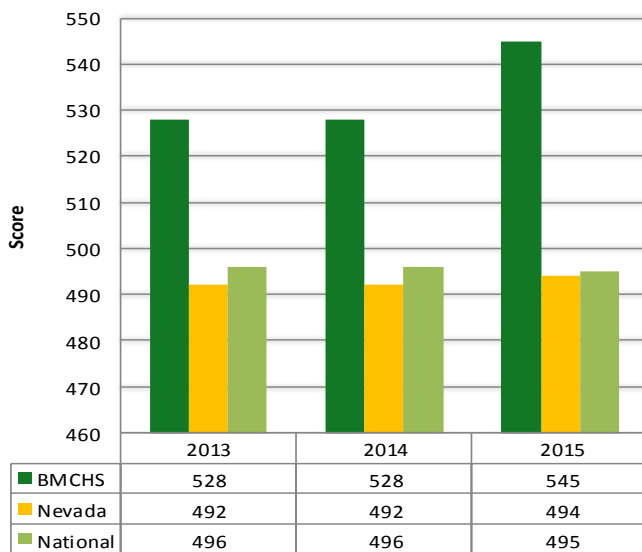

Test Data

SATs and ACTs

BISHOP MANOGUE CATHOLIC HIGH SCHOOL

SAT DATA

SAT Critical Reading

SAT Mathematics

SAT Writing

SAT Composite

ACT DATA

ACT Composite

BMCHS 5 Year Trend

ACT Mathematics

BMCHS 5 Year Trend

ACT English

BMCHS 5 Year Trend

ACT Reading