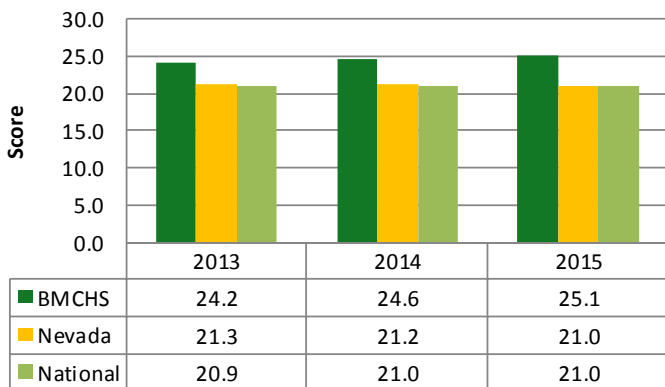

Test Data

SATs and ACTs

BISHOP MANOGUE CATHOLIC HIGH SCHOOL

SAT DATA

SAT Critical Reading

SAT Mathematics

SAT Writing

SAT Composite

ACT DATA

ACT Composite

BMCHS 5 Year Trend

ACT Mathematics

BMCHS 5 Year Trend

ACT English

BMCHS 5 Year Trend

ACT Reading